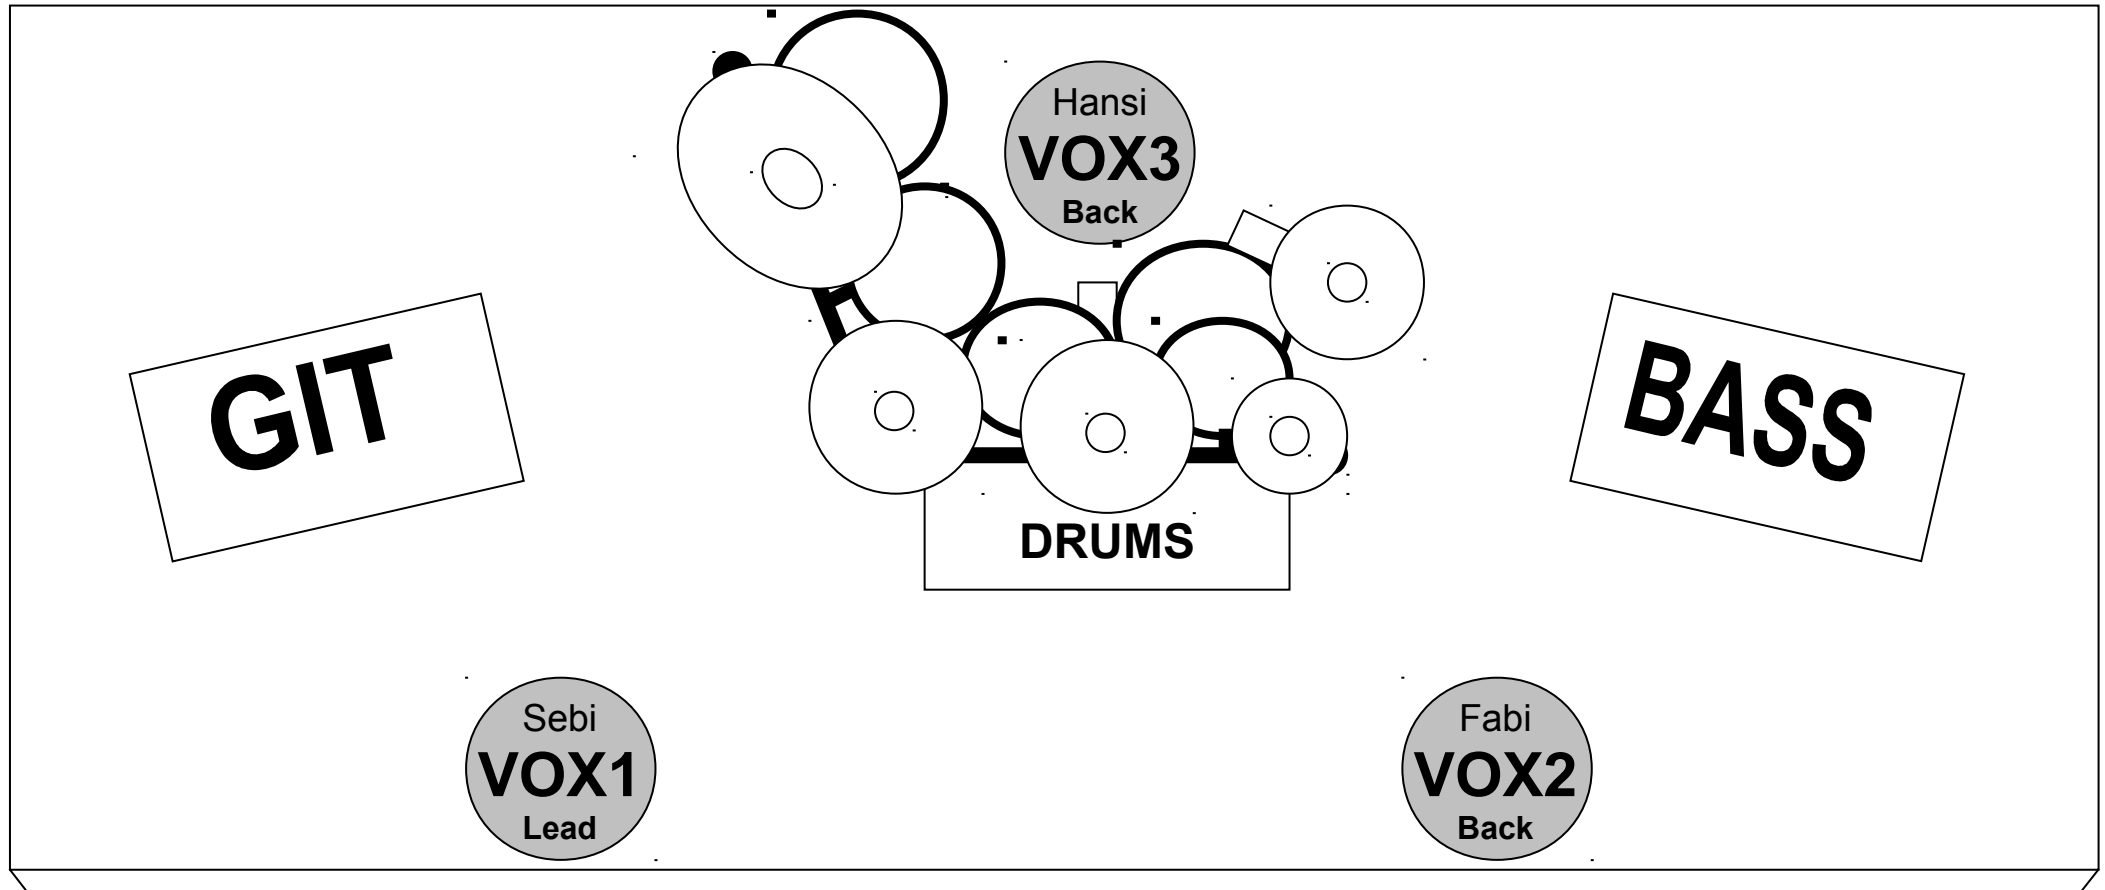

Dog Compound - Stageplan

Drums:	
Kick	1x Mic
Snare	2x Mic
Tom-Hi	1x Mic
Tom-MidHi	1x Mic
Tom-MidLow	1x Mic
Tom-Low	1x Mic
HiHat	1x Mic
Ride	1x Mic
Overhead	2x Mic

	11Chan.

Bass:	
Amp	1x DI-Box
	od. DI-Out
(Box	1x Mic)

	1 (2) Chan.

Gitarre:	
Box	1x Mic

	1 Chan.

Vocals:	
Front	2x Mic
Back	1x Headset (bringen wir mit, benötigt Phantom Power!)

	3 Chan.

Monitoring:	
Front	2 Wege
Back	1 Weg
	(mind. 2 getrennte Wege!)

Total: 17 Channels (mind. 16)	
Monitoreinstellungen:	
VOX1:	VOX1, VOX2, (Git)
VOX2:	VOX2, VOX1, (Git)
VOX3:	VOX3, VOX1, Git, Bass